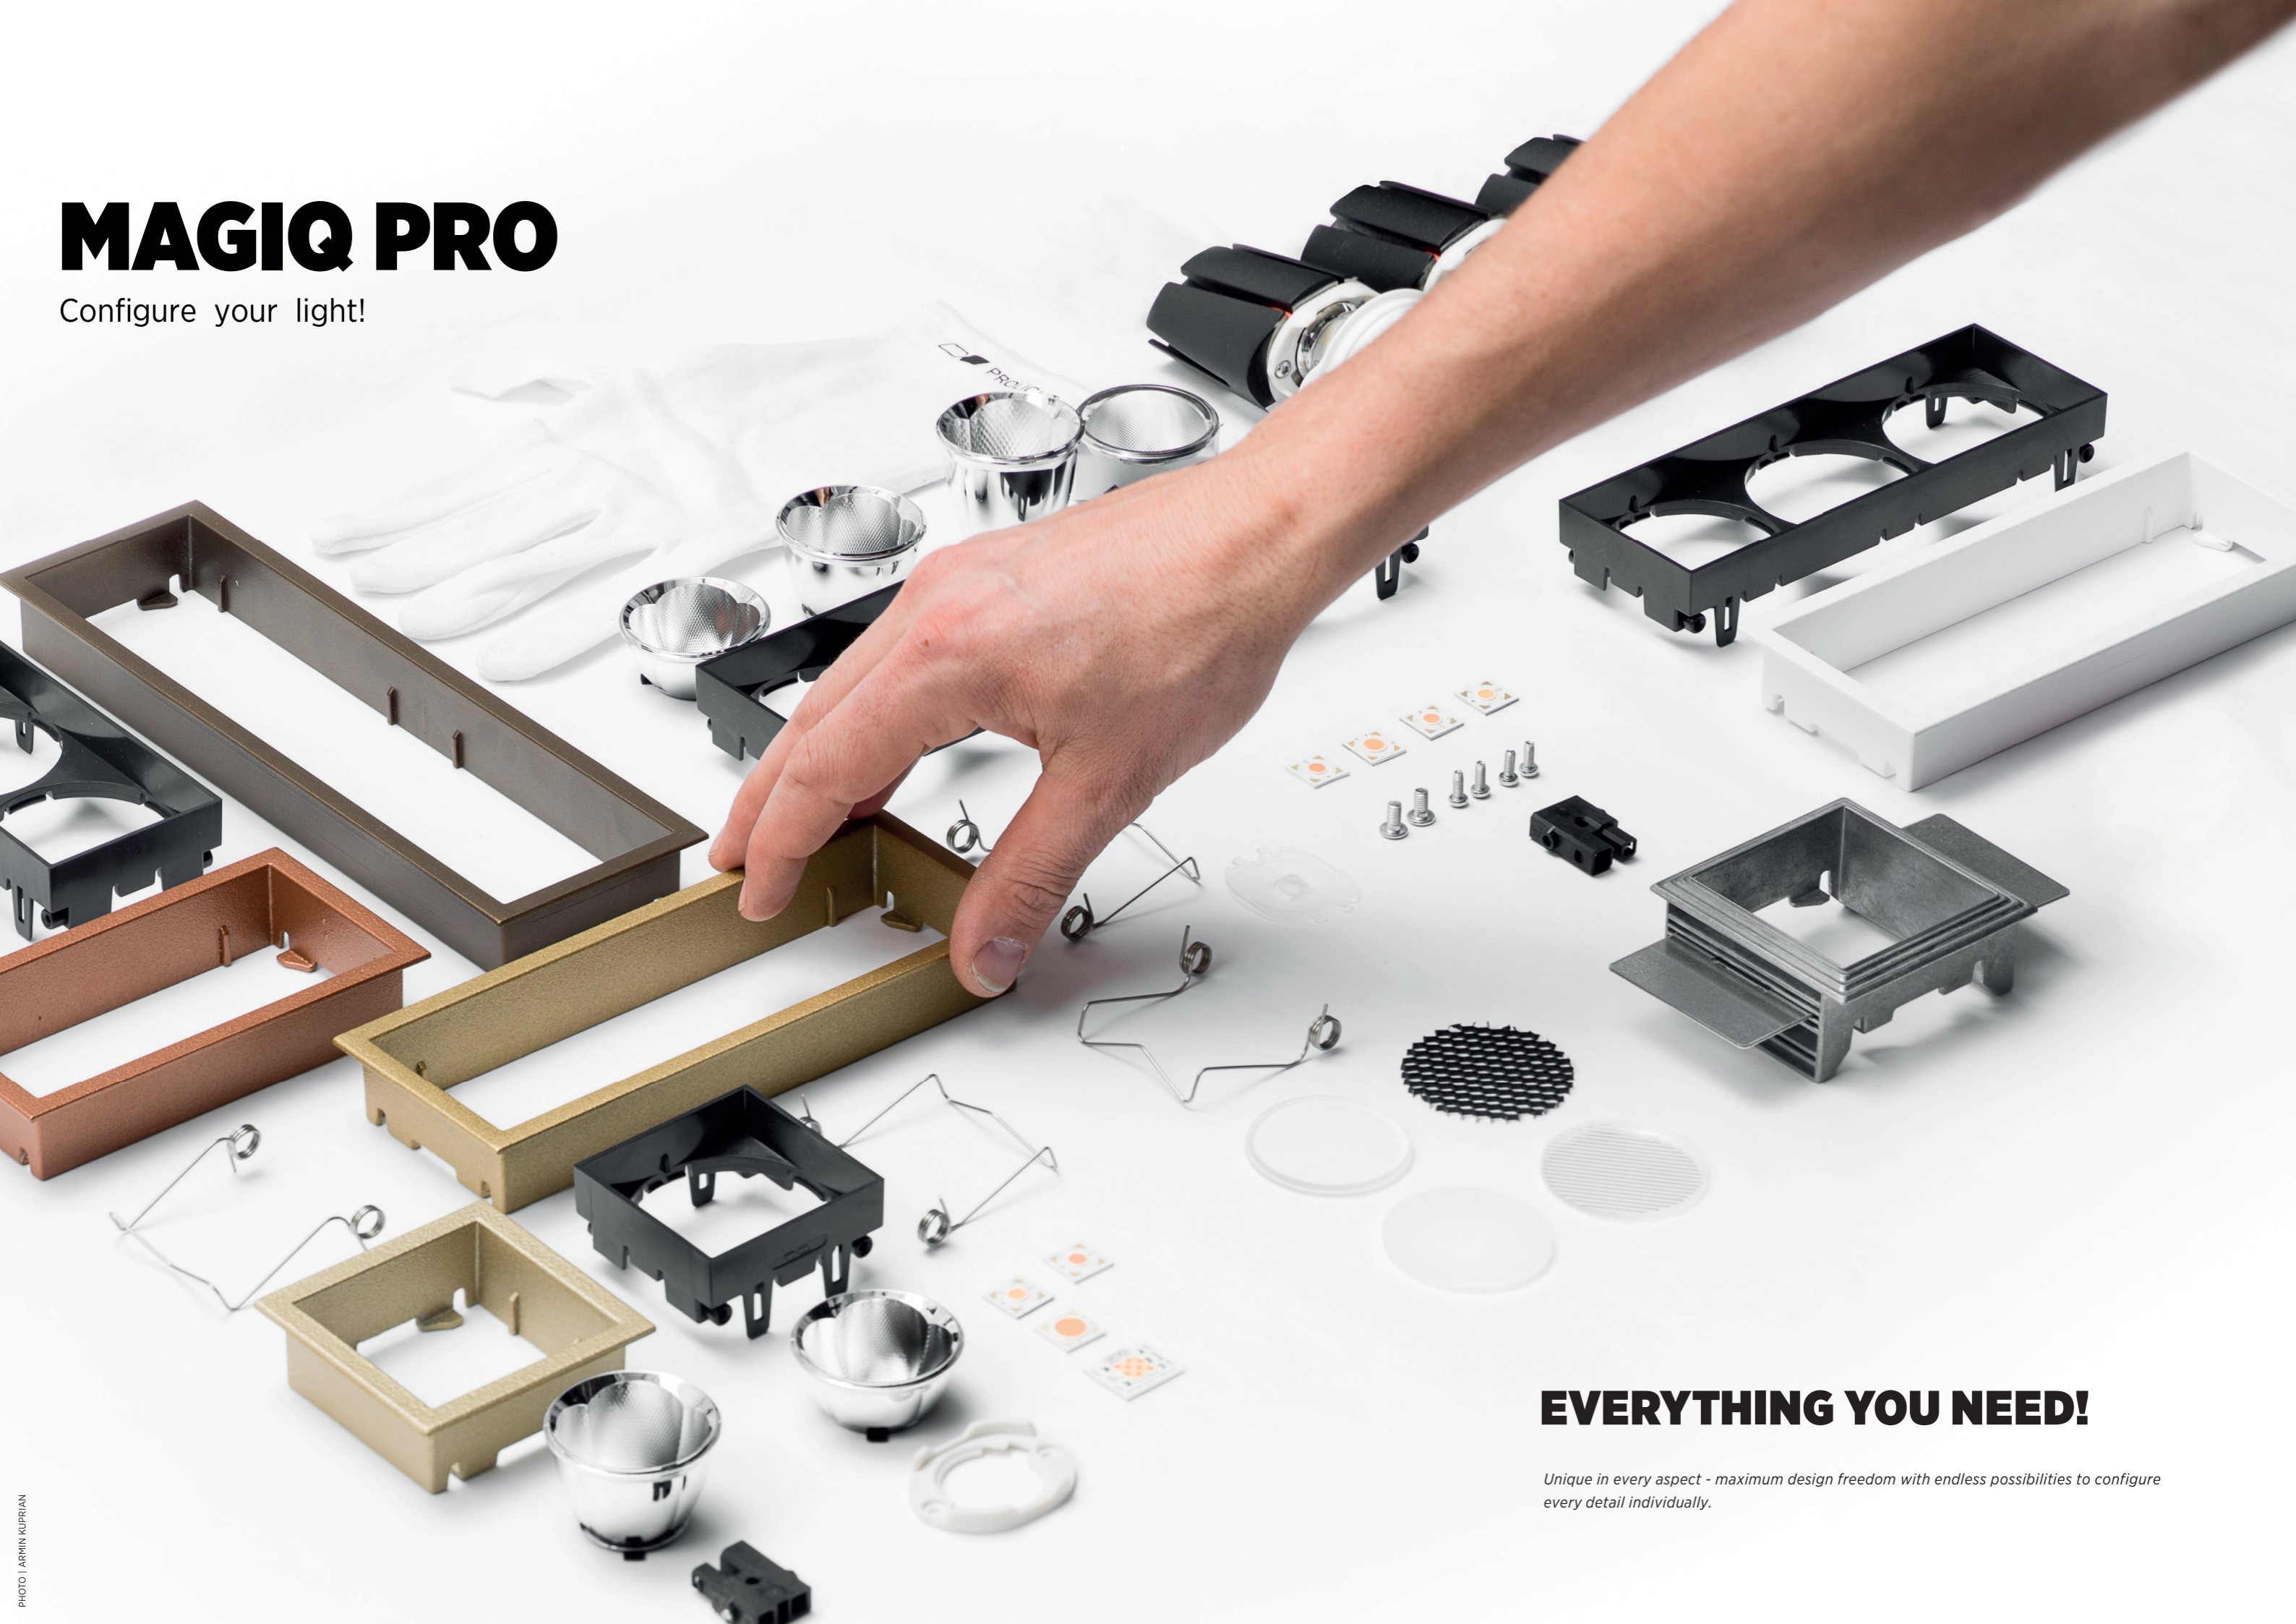

MAGIQ PRO

Configure your light!

EVERYTHING YOU NEED!

Unique in every aspect - maximum design freedom with endless possibilities to configure every detail individually.