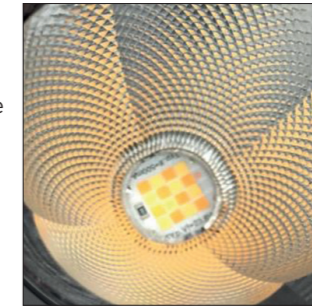

INSPIRATION | BIEFFE

TUNABLE WHITE

The optics can be equipped with 2700K, 3000K, 4000K or with an innovative Tunable White function that covers a range from 2700K to 6500K. In order to design unique light scenes, you have the complete freedom to combine modules with different light temperatures. These can be operated by using a simple control system.