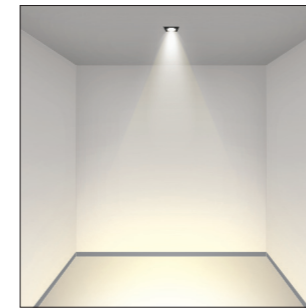

INSPIRATION | BIEFFE

TUNABLE WHITE

The optics can be equipped with 2700K, 3000K, 4000K or with an innovative Tunable White function that covers a range from 2700K to 6500K. In order to design unique light scenes, you have the complete freedom to combine modules with different light temperatures. These can be operated by using a simple control system.