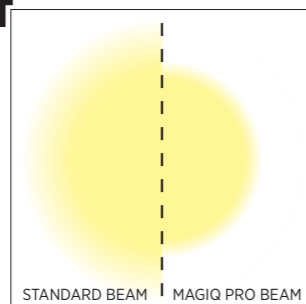

ALL LIGHT ON TARGET

The Bartenbach reflectors integrated in the MAGIQ PRO focus the light emission in a primary beam and thus offer a precise and sharp light cone without any diffusion. Additional shielding is not required.