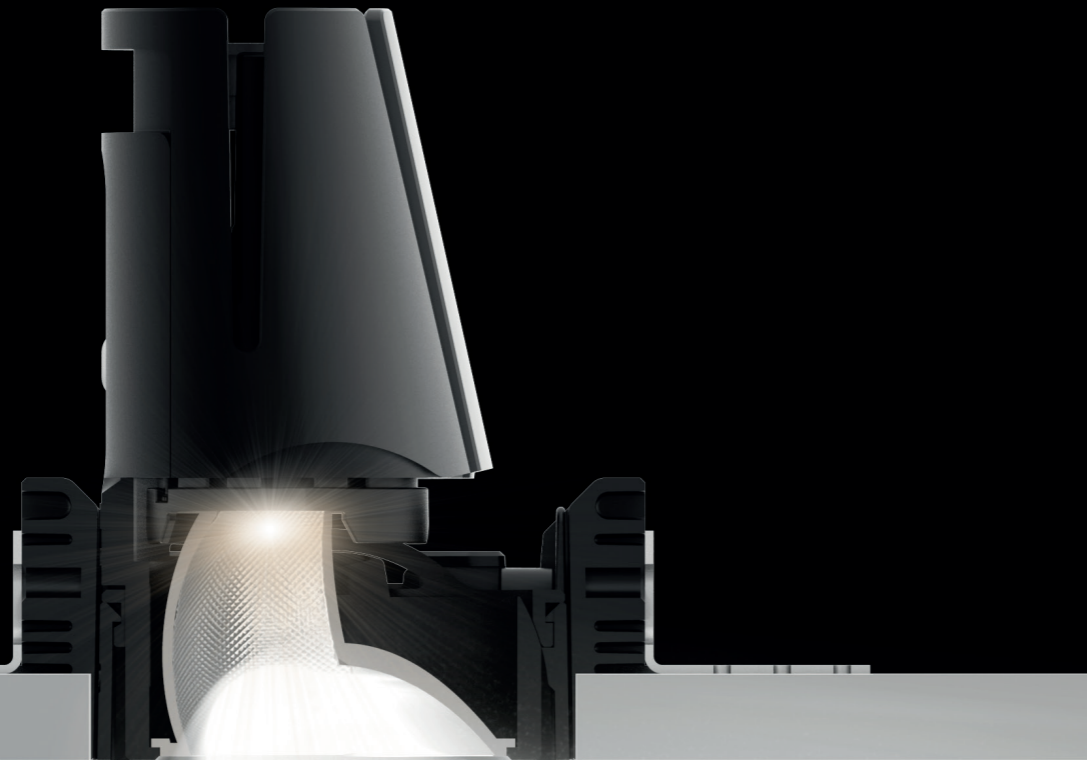

DUAL WALLWASH FUNCTION

The unique wallwash optic of the MAGIQ PRO has a double function: it is designed for homogeneous light distribution on vertical surfaces and at the same time for an excellent downlight effect on the floor.

By using several modules on the same luminaire, high lux values for excellent lighting levels on walls and floors can be achieved.

e