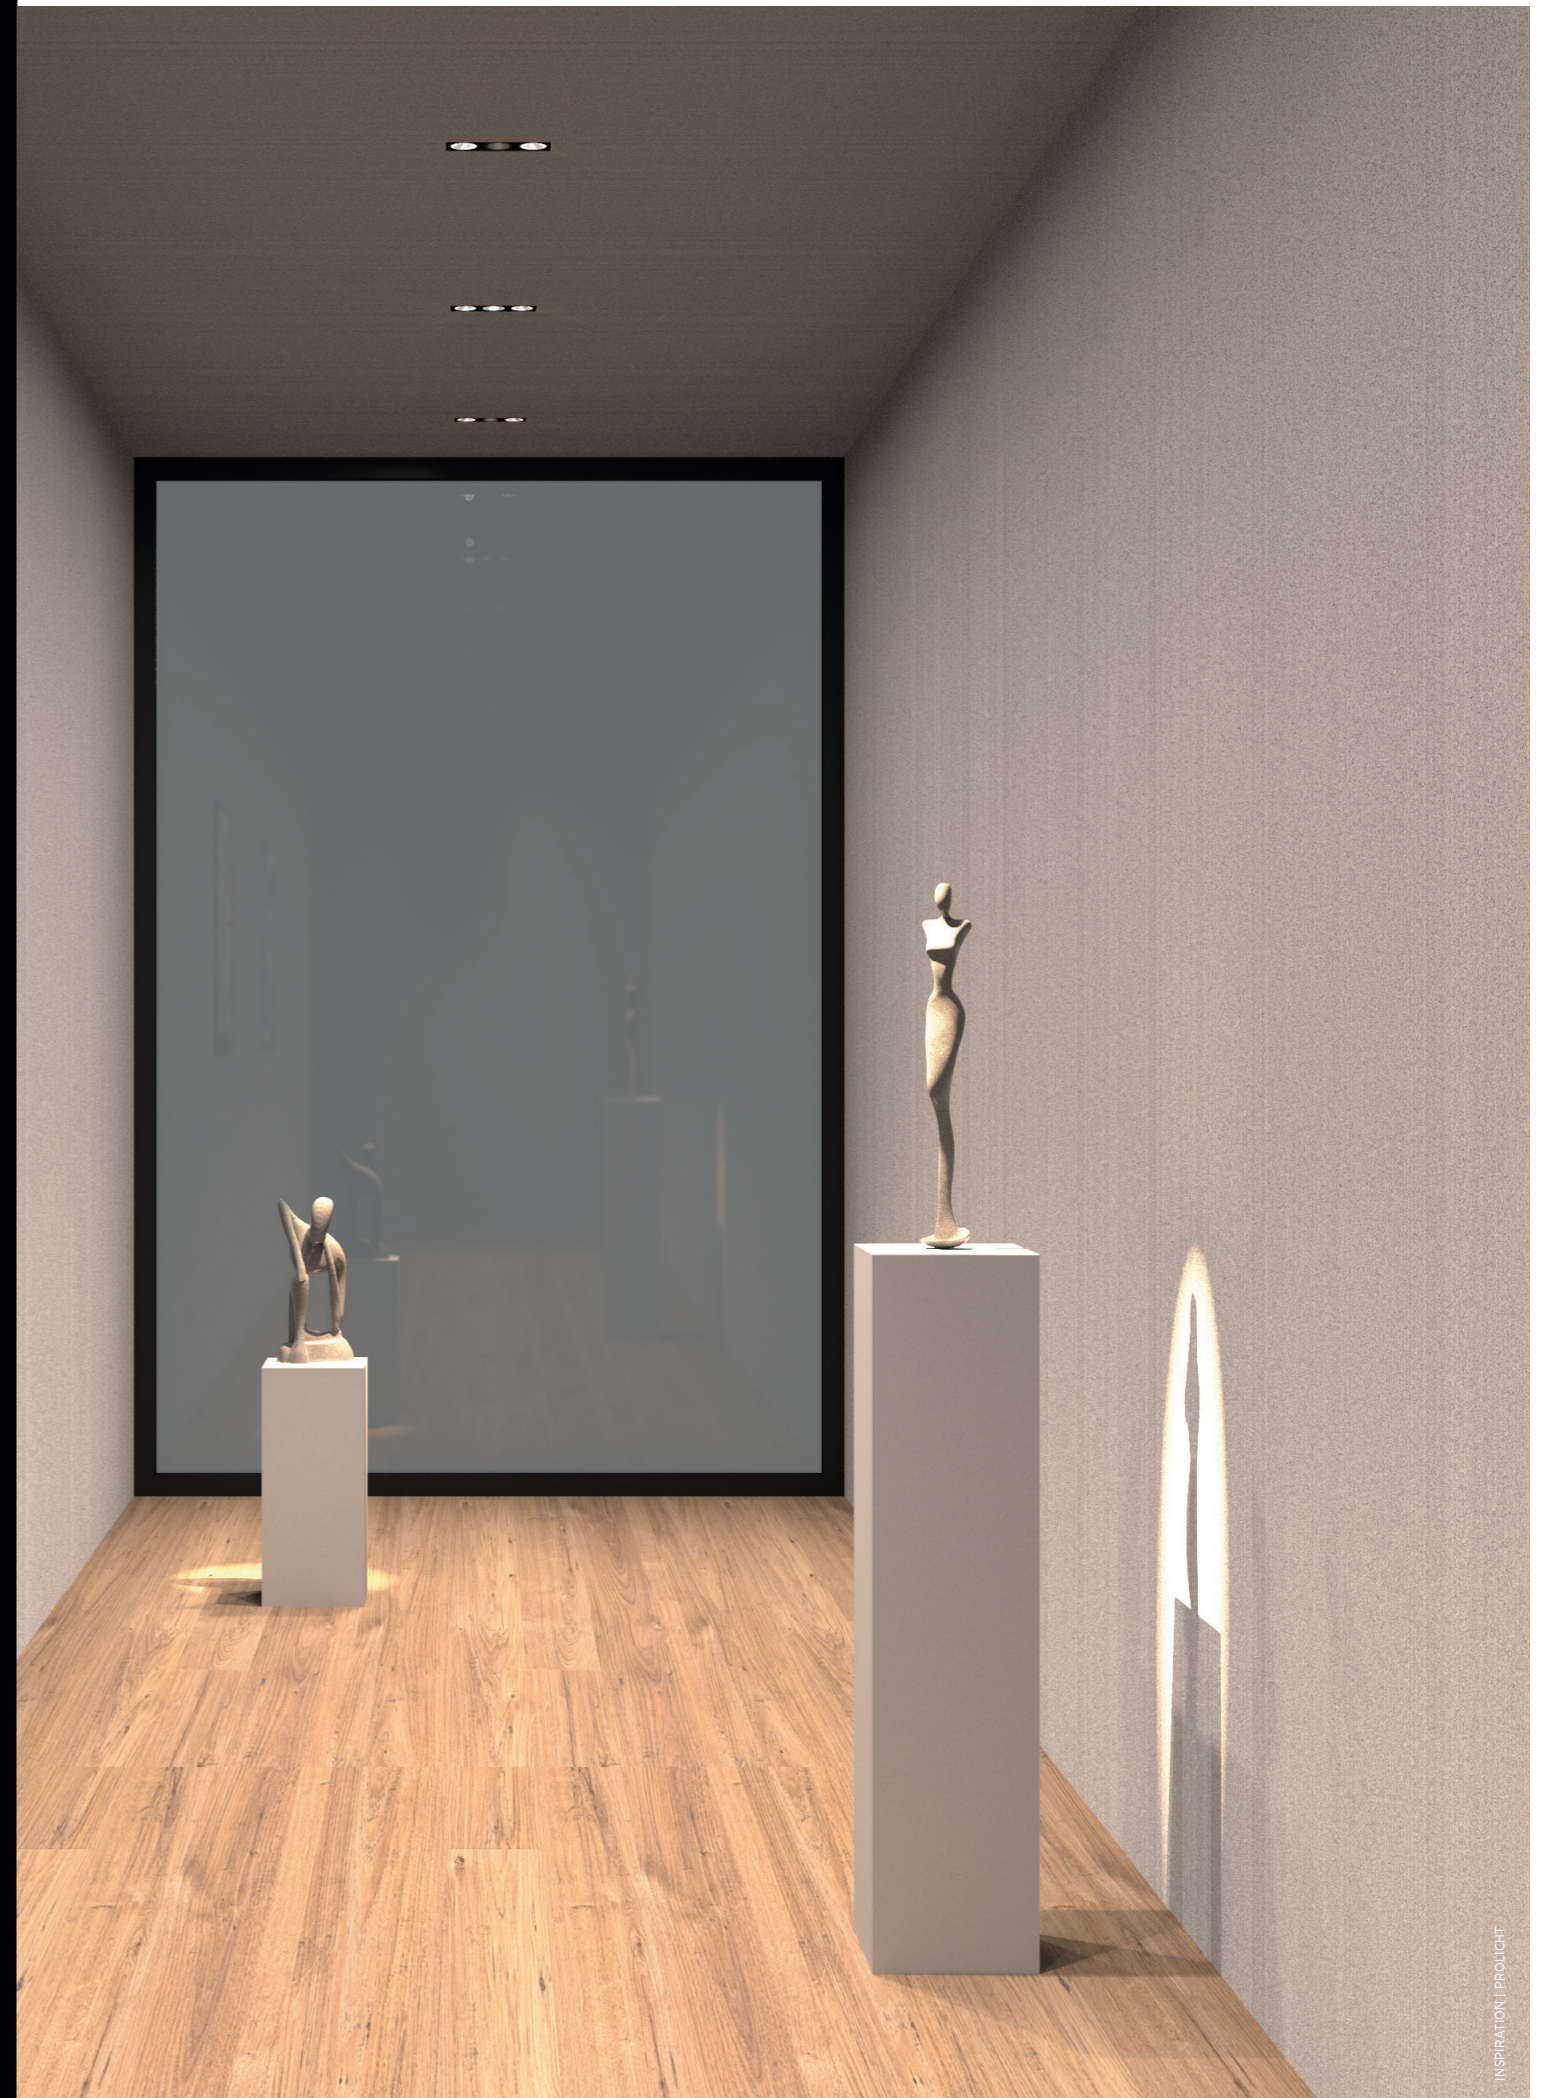

SUPERSPOT 10°

The impeccable narrow beam is ideal to stress a detail in the interior design, even from double height ceilings.

MEDIUM BEAM 30°

The solution to create contrast, to play with the light, build spaces and drama in the scene.

FLOOD BEAM 50°

Precise and multifunctional - the perfect choice for homogeneity and for multiple applications as a grid in bigger spaces.

ULTRA WIDE BEAM 70°

Incredibly wide distribution in compact dimension, yet efficient and comfortable. The ideal solution to light an entire room from one single point or to optimize the general lighting grid with a minimum amount of downlights.