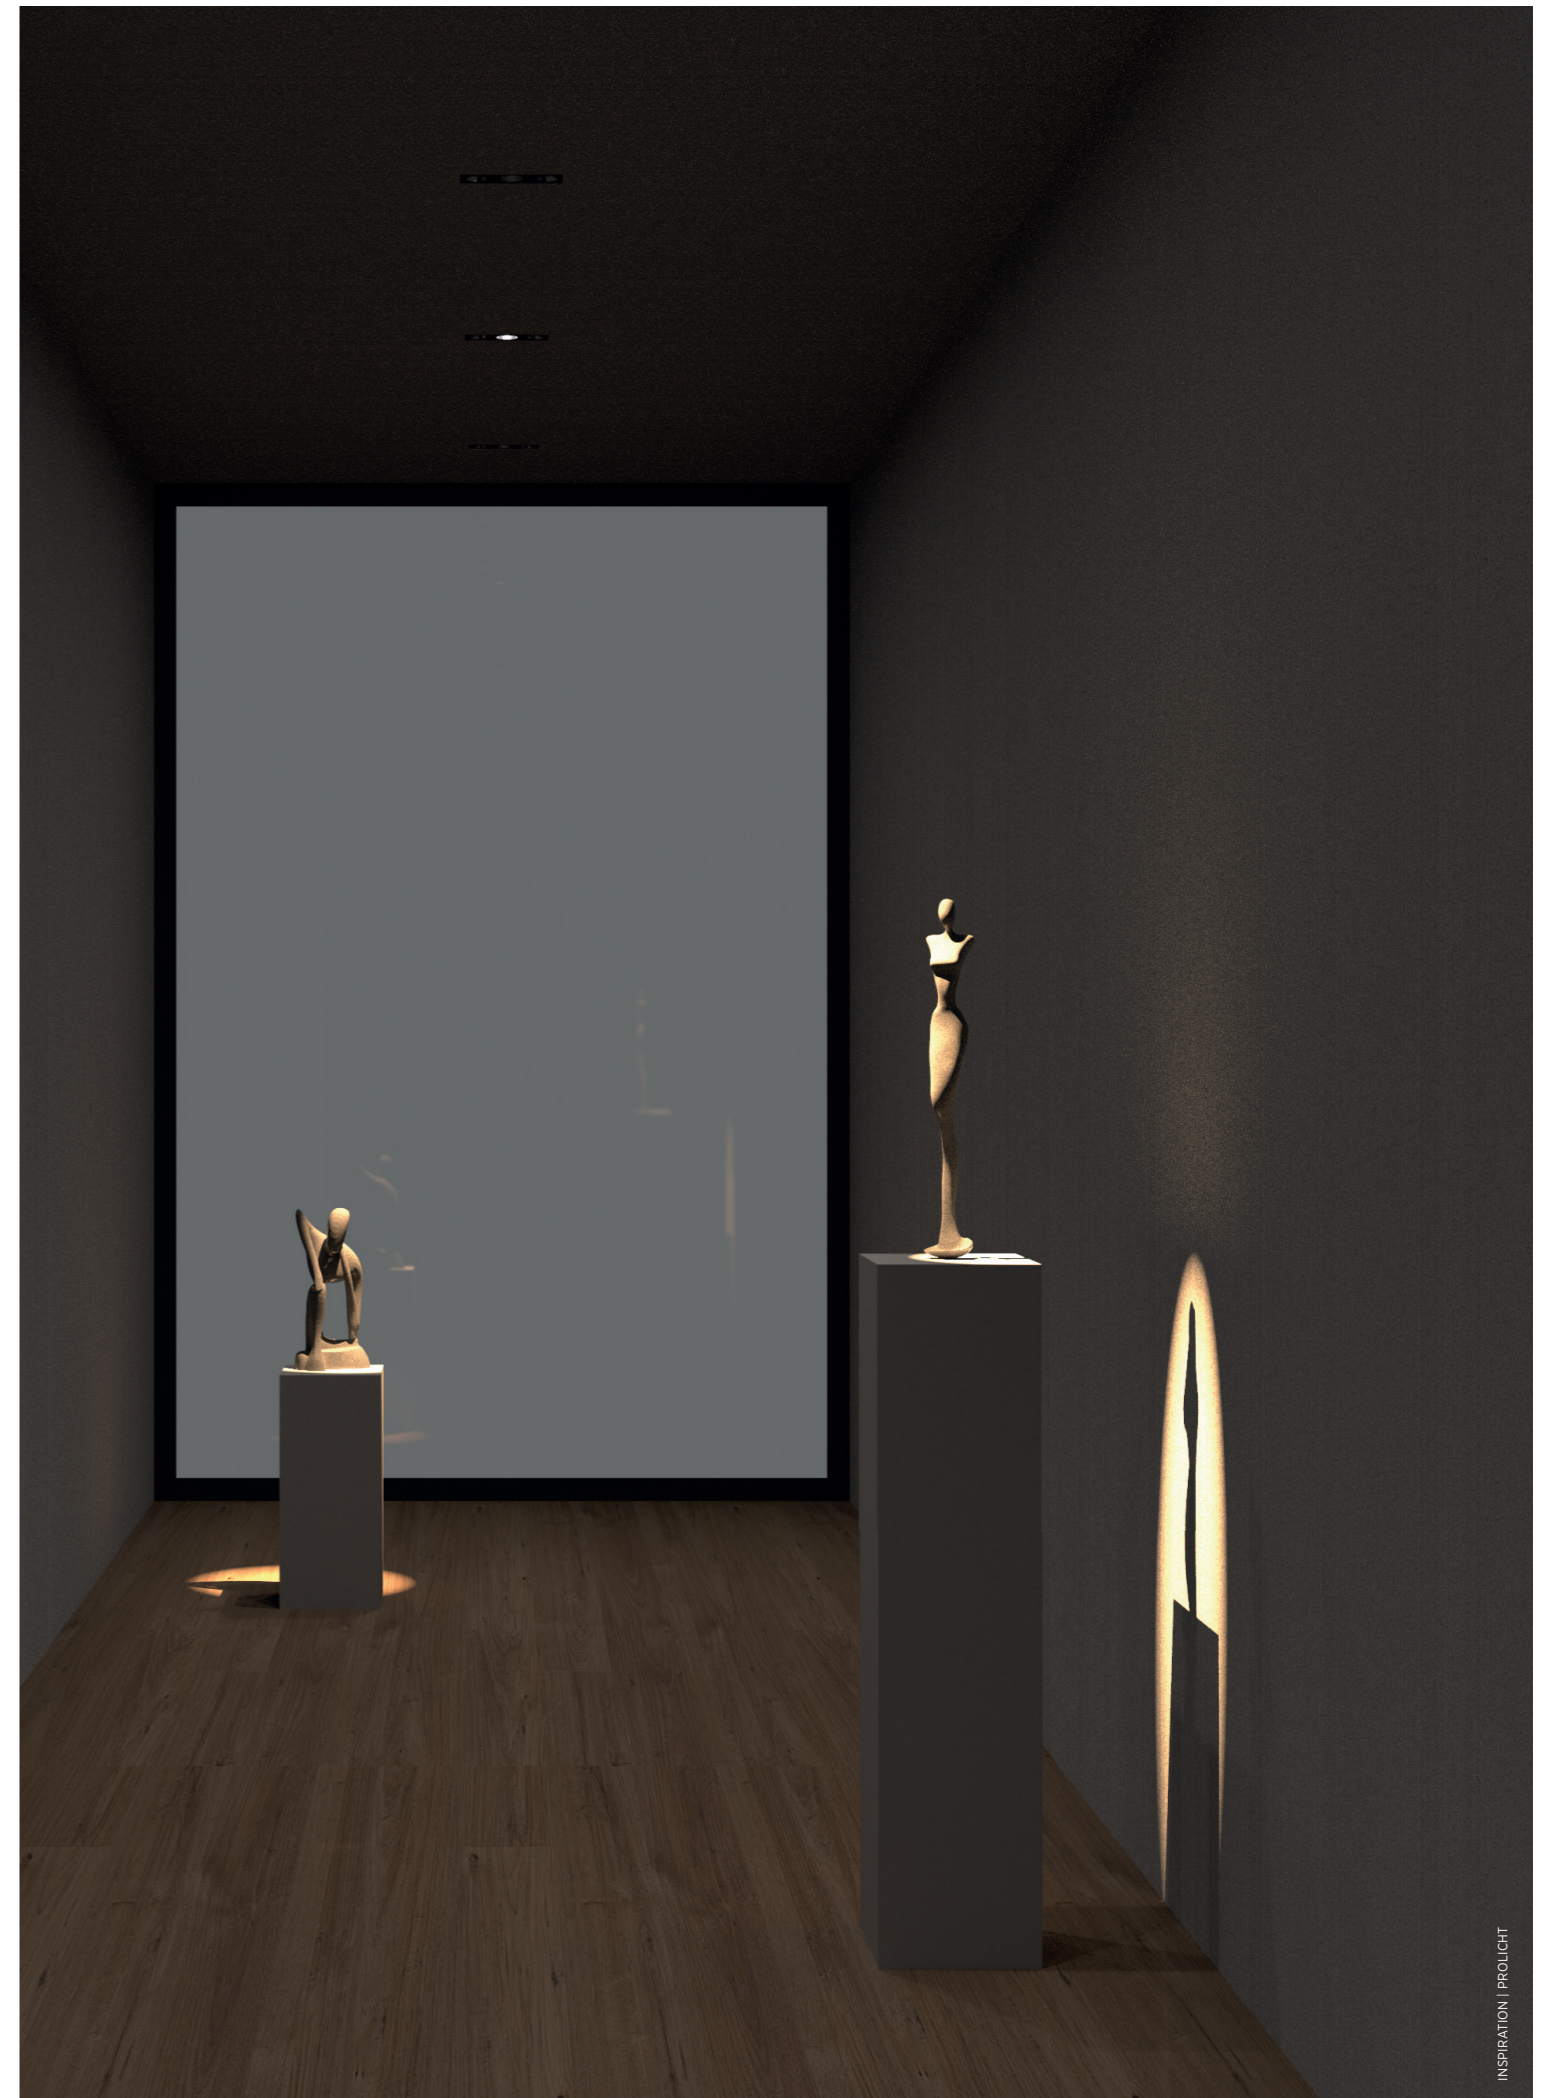

The Tunable White light source option can be combined with all optics available for MAGIQ PRO, including the wallwasher reflector, to offer consistency in the most complete way.