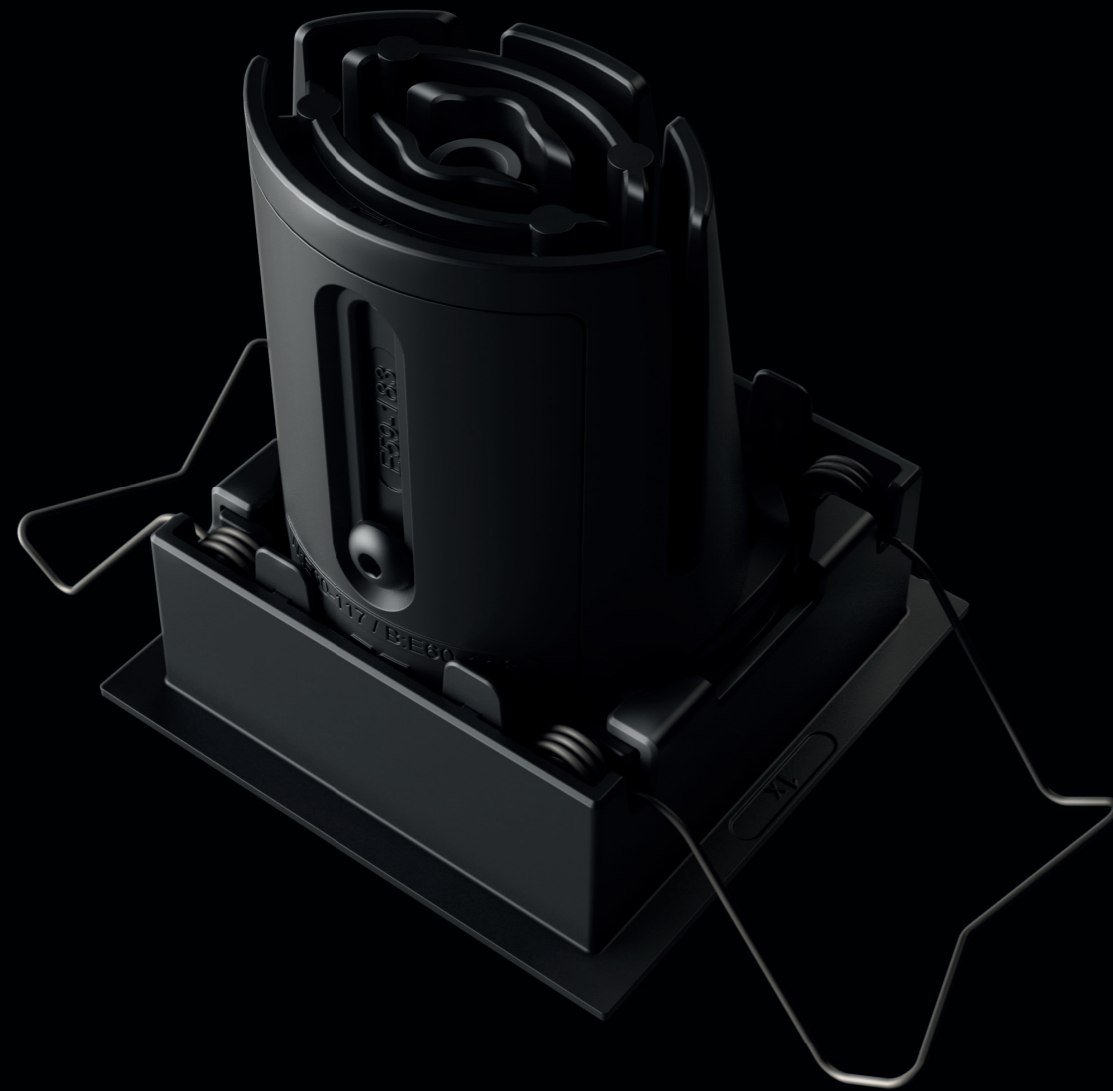

THE HIDDEN SECRET FOR HIGH PERFORMANCE

The unique heatsink design optimizes the passive thermal management generating a continuous air flow that keeps the temperature down: this is the secret to achieve great performances in such a compact dimension.

INDIVIDUALLY ADJUSTABLE

No matter whether one, two, three or four downlights, MAGIQ PRO allows the perfect fine tuning of the lighting atmosphere. This recessed spot allows complete control to tilt or rotate each light source independently.