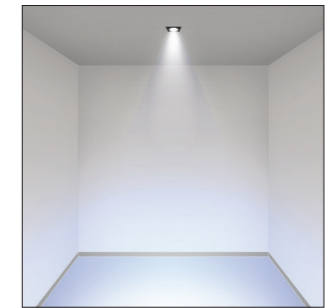

INSPIRATION | BIEFFE

TUNABLE WHITE

The optics can be equipped with 2700K, 3000K, 4000K or with an innovative Tunable White function that covers a range from 2700K to 6500K. In order to design unique light scenes, you have the complete freedom to combine modules with different light temperatures. These can be operated by using a simple control system.