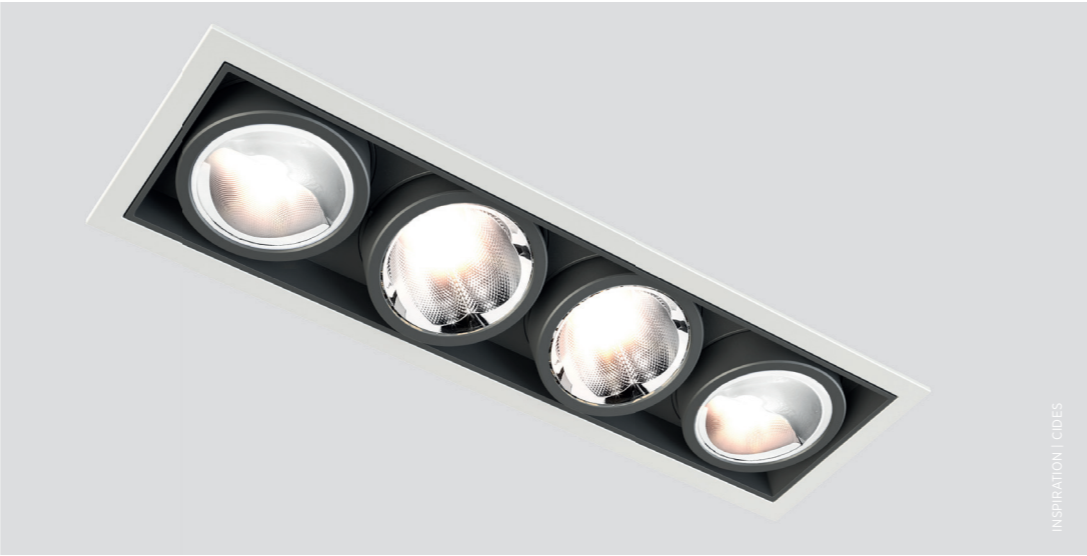

POWER

Up to four independent light sources and up to 4000 lumens from one downlight. A tool that enables you to focus on one detail and illuminate an entire room at the same time.

FREEDOM

The light beams of the MAGIQ PRO can be individually adjusted. With different beam angles, including a powerful wall washer, countless detail configurations are available, which allow a perfect tuning to fit the architecture.

FLOOD BEAM 50°

Precise and multifunctional - the perfect choice for homogeneity and for multiple applications as a grid in bigger spaces.

ULTRA WIDE BEAM 70°

Incredibly wide distribution in compact dimension, yet efficient and comfortable. The ideal solution to light an entire room from one single point or to optimize the general lighting grid with a minimum amount of downlights.

The Tunable White light source option can be combined with all optics available for MAGIQ PRO, including the wallwasher reflector, to offer consistency in the most complete way.

INSPIRATION | BIEFFE

MAKE IT YOURS!