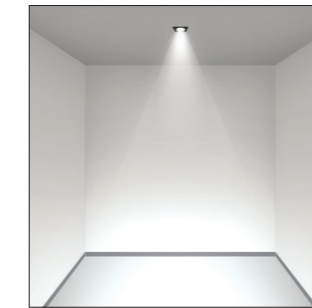

INSPIRATION | BIEFFE

TUNABLE WHITE

The optics can be equipped with 2700K, 3000K, 4000K or with an innovative Tunable White function that covers a range from 2700K to 6500K. In order to design unique light scenes, you have the complete freedom to combine modules with different light temperatures. These can be operated by using a simple control system.