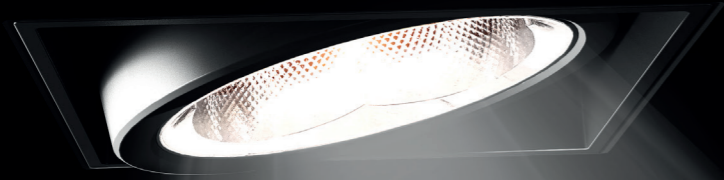

MAGIQ PRO

THE DEFINITIVE LIGHTING TOOL

LIGHT AND SO MUCH MORE

Light and so much more. A family designed for light, and for light only: minimal essence, perfect beams, high power. Yet, MAGIQ PRO offers a complete set of options with infinite possibilities of configuration, to become the ultimate light design tool.