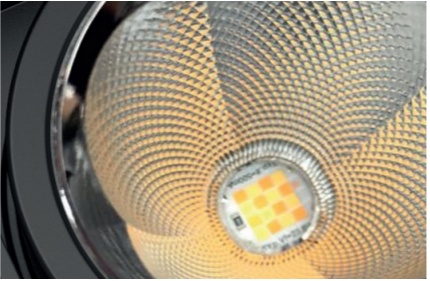

The Tunable White light source option can be combined with all optics available for MAGIQ PRO, including the wallwasher reflector, to offer consistency in the most complete way.

INSPIRATION | BIEFFE

MAKE IT YOURS!