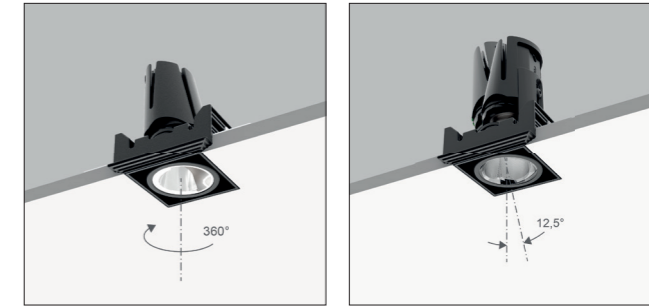

INDIVIDUALLY ADJUSTABLE

No matter whether one, two, three or four downlights, MAGIQ PRO allows the perfect fine tuning of the lighting atmosphere. This recessed spot allows complete control to tilt or rotate each light source independently.