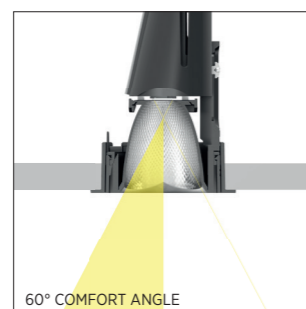

INSPIRATION | BIEFFE

TUNABLE WHITE

The optics can be equipped with 2700K, 3000K, 4000K or with an innovative Tunable White function that covers a range from 2700K to 6500K. In order to design unique light scenes, you have the complete freedom to combine modules with different light temperatures. These can be operated by using a simple control system.

THE PERFECT BEAM

A perfect combination of reflectors and LED modules guarantees a high level of comfort with effective angles up to 60 ° without compromising efficiency and performance.

ALL LIGHT ON TARGET