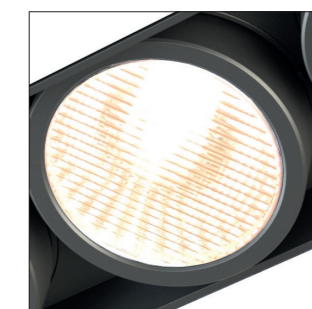

ACCESSORIES

For total control and maximum personalization of the optics, each module can be equipped with elliptical lenses, spread lenses or with a honeycomb filter.