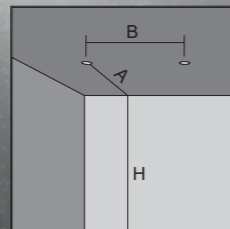

The MAGIQ PRO, equipped with several wallwash modules, is the ideal solution for ceiling walls and floors in corridors. Thanks to the independent 360° rotatability of each module, it is also possible to illuminate walls with curved surfaces.

H	A	B
2.3	0.46 - 0.77m	0.70 - 1.15m
2.5	0.50 - 0.85m	0.75 - 1.25m
2.7	0.55 - 0.90m	0.80 - 1.35m
3.0	0.60 - 1.00m	0.90 - 1.50m

RECOMMENDED WALLWASH DISTANCES