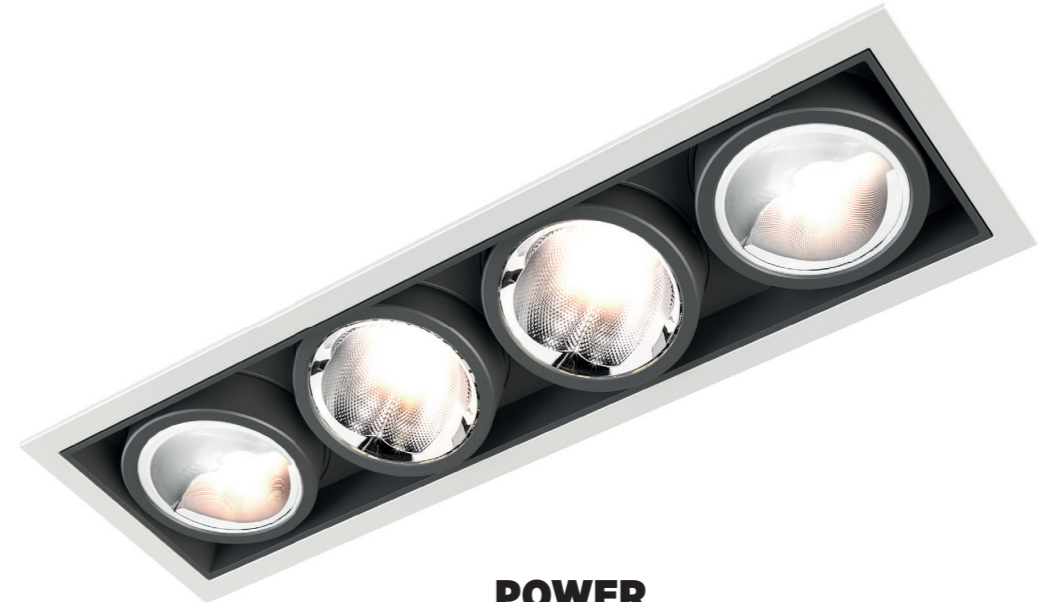

POWER

Up to four independent light sources and up to 4000 lumens from one downlight. A tool that enables you to focus on one detail and illuminate an entire room at the same time.

FREEDOM

The light beams of the MAGIQ PRO can be individually adjusted. With different beam angles, including a powerful wall washer, countless detail configurations are available, which allow a perfect tuning to fit the architecture.